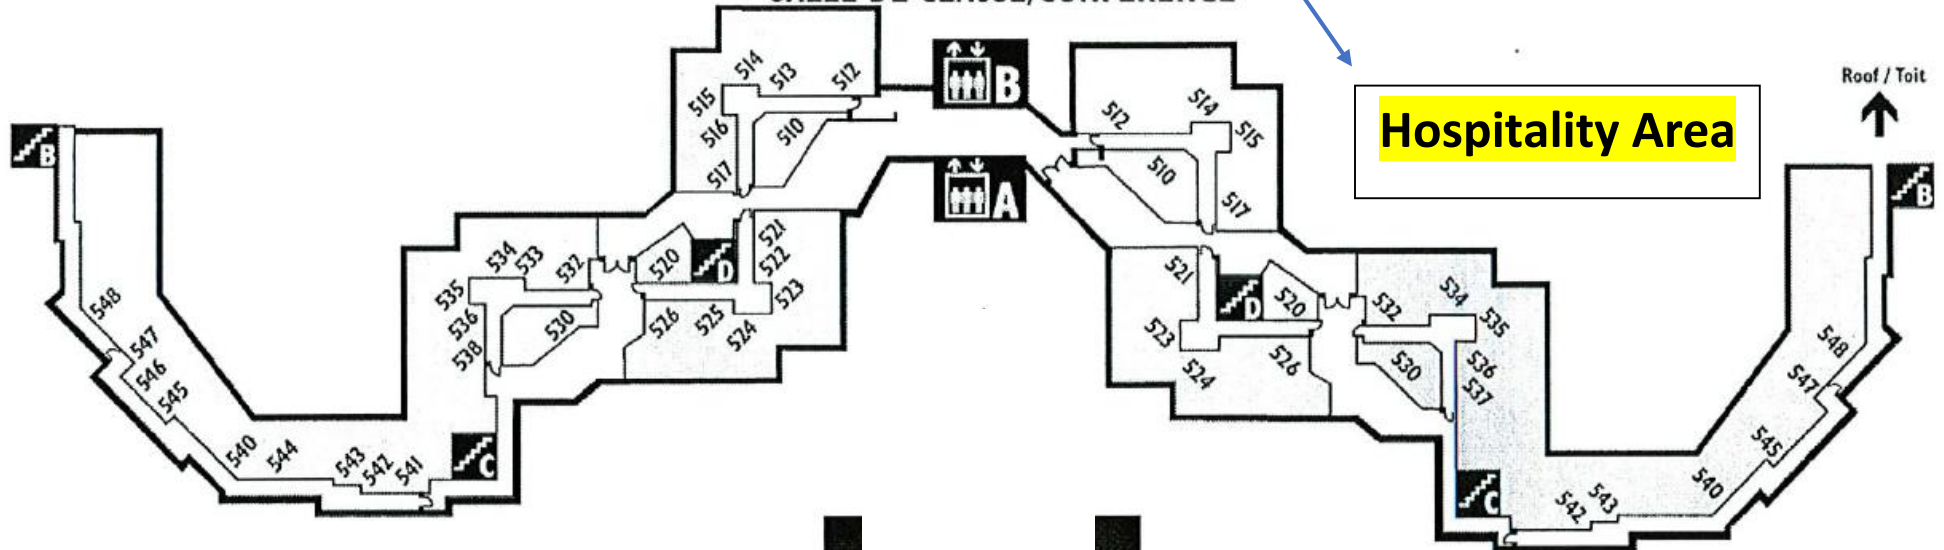

# NAV CENTRE - 5<sup>TH</sup> FLOOR District A4 Convention 2016 Hospitality Area

VIOLET **5** VIOLET

RED **5** ROUGE

**V**

CLASS/MEETING ROOM

**R**

SALLE DE CLASSE/CONFÉRENCE

Rooms 514, 515, 523, 534, 535, 536, 547, 548 - Traditional Queen Bed - \$99 + taxes per night - single/double occupancy (Total rooms 8)

Rooms 512, 517, 521, 524, 532, 542, 543, 545 - Superior Suite King Bed - \$139 + taxes per night single/double occupancy. (Total rooms 8)

Room 526 - Traditional King Bed - \$109 + taxes per night - single/double occupancy (Total rooms 1)

Room 537 - Deluxe Suite Queen Bed - \$129 + taxes per night - single/double occupancy (Total rooms 1)

\*\* Triple or quad occupancy can occur in some rooms - additional charges will apply.